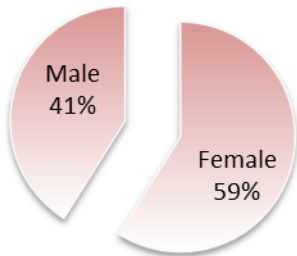

Lower Middle Quartile