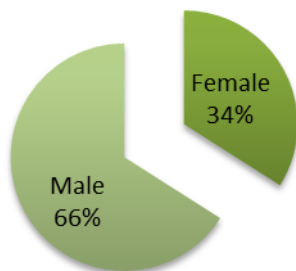

Upper Quartile