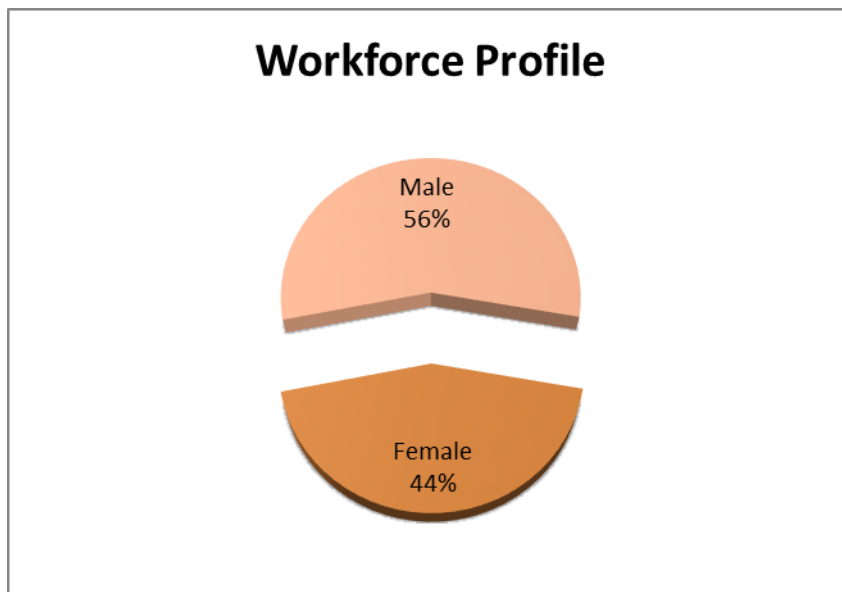

Derby Homes 24/25

Mean Female Pay	£	16.17
Mean Male Pay	£	16.98
	£	0.81
Mean Gender Pay Gap		4.8%

Median Female Pay	£	14.91
Median Male Pay	£	17.12
	£	2.21
Median Gender Pay Gap		12.9%