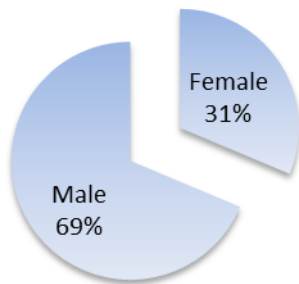

Upper Middle Quartile